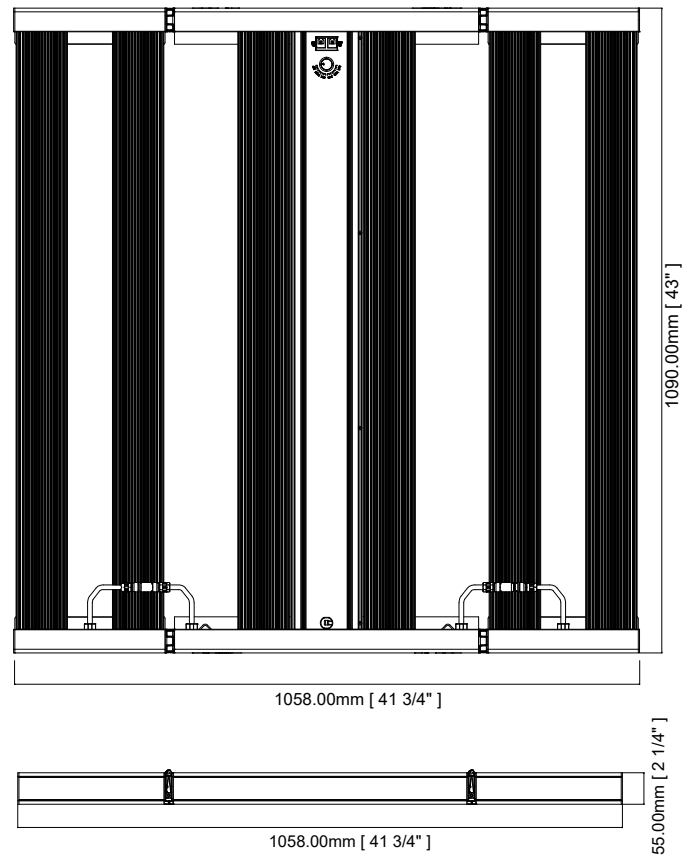

Flora-680W

The Flora 680W is a high-Intensity Top Lighting Solution which is designed for Indoor cannabis cultivation. It gives a High-PPFD level 1000-1100 $\mu\text{mol}/\text{m}^2/\text{s}$ in a 4x4ft to growers

Flora-680

Enlite - Full Spectrum

SPECIFICATIONS

Model	Flora-680
Light Source	LED
PPF	1700 umol/s
Input Power	680W
Efficacy	2.5umol/J
Input Voltage	90-305V ^① 347V-480V ^②
Lifetime	>50,000 Hours
Dimming	0-10V
BTUs	2346
Mounting Height	6-8 inches
Fixture Dimensions	42" L x 43" W x 2.2" H
Fixture Weight	40.8lbs
Certification	ETL Certified & IP66, CE
Warranty	5 Year Warranty
Power Factor	>0.95

Max Amperage By Voltage Service

Voltage	120V	208V	240V	277V	347V	480V
Amperage	5.78A	3.34A	2.89A	2.50A	2.00A	1.45A

Series	MODEL	INPUT VOLTAGE	Beam Angle
Flora	680W	1. 90-305V 2. 347-480V	120°