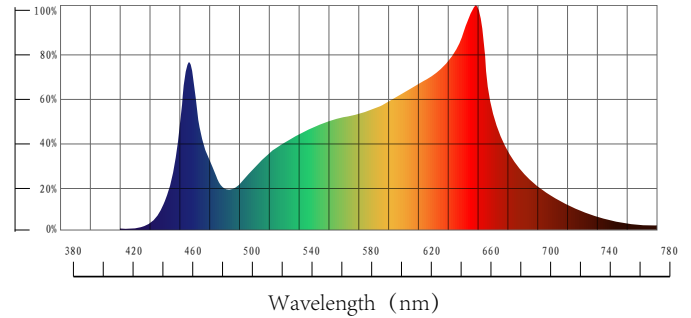

Flora-680W

The Flora 680W is a high-Intensity Top Lighting Solution which is designed for Indoor cannabis cultivation. It gives a High-PPFD level 1000-1100 $\mu\text{mol}/\text{m}^2/\text{s}$ in a 4x4ft to growers

Flora-680

Enlite - Full Spectrum

SPECIFICATIONS

Model	Flora-680
Light Source	LED
PPF	1700 umol/s
Input Power	680W
Efficacy	2.5umol/J
Input Voltage	90-305V ^① 347V-480V ^②
Lifetime	>50,000 Hours
Dimming	0-10V
BTUs	2346
Mounting Height	6-8 inches
Fixture Dimensions	42" L x 43" W x 2.2" H
Fixture Weight	40.8lbs
Certification	ETL Certified & IP66, CE
Warranty	5 Year Warranty
Power Factor	>0.95

Max Amperage By Voltage Service

Voltage	120V	208V	240V	277V	347V	480V
Amperage	5.78A	3.34A	2.89A	2.50A	2.00A	1.45A

Series	MODEL	INPUT VOLTAGE	Beam Angle
Flora	680W	1. 90-305V 2. 347-480V	120°