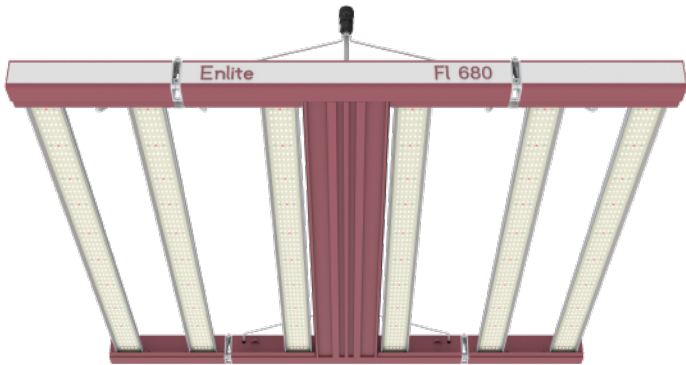

Flora-680W

The Flora 680W is a high-Intensity Top Lighting Solution which is designed for Indoor cannabis cultivation. It gives a High-PPFD level 1000-1100 $\mu\text{mol}/\text{m}^2/\text{s}$ in a 4x4ft to growers

Flora-680

Enlite - Full Spectrum

SPECIFICATIONS

Model	Flora-680
Light Source	LED
PPF	1700 umol/s
Input Power	680W
Efficacy	2.5umol/J
Input Voltage	90-305V ^① 347V-480V ^②
Lifetime	>50,000 Hours
Dimming	0-10V
BTUs	2346
Mounting Height	6-8 inches
Fixture Dimensions	42" L x 43" W x 2.2" H
Fixture Weight	40.8lbs
Certification	ETL Certified & IP66, CE
Warranty	5 Year Warranty
Power Factor	>0.95

Max Amperage By Voltage Service

Voltage	120V	208V	240V	277V	347V	480V
Amperage	5.78A	3.34A	2.89A	2.50A	2.00A	1.45A

Series	MODEL	INPUT VOLTAGE	Beam Angle
Flora	680W	1. 90-305V 2. 347-480V	120°