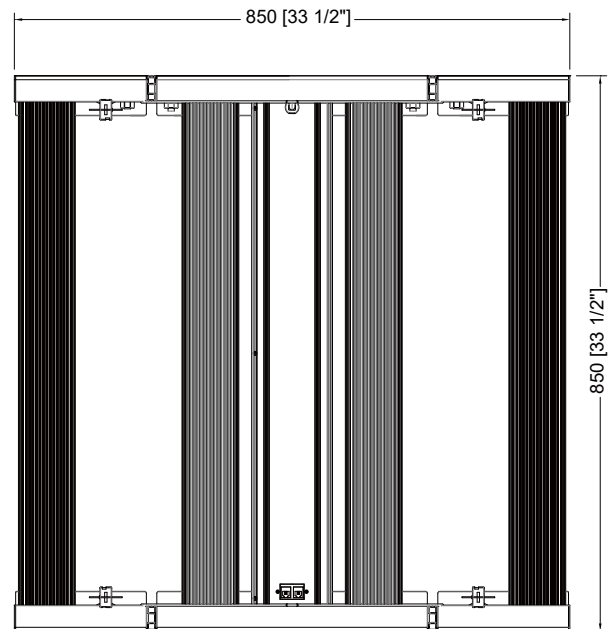

Flora-520W

The Flora Series is designed for Multi-Tiers Indoor cannabis cultivation. It features flooding and slim profile design that can be quickly installed

Flora-520

Enlite - Full Spectrum

SPECIFICATIONS

Model	Flora-520
Light Source	LED
PPF	1400umol/s
Input Power	520W
Efficacy	2.7umol/J
Input Voltage	90-305V ^① 347V-480V ^②
Lifetime	>50,000 Hours
Dimming	0-10V
BTUs	1768
Mounting Height	14 inches
Fixture Dimensions	33.0" L x 33.0" W x 2.0" H
Fixture Weight	20.2lbs
Certification	ETL Certified & IP66, CE
Warranty	5 Year Warranty
Power Factor	>0.95

Max Amperage By Voltage Service

Voltage	120V	208V	240V	277V	347V	480V
Amperage	4.42A	2.55A	2.21A	1.92A	1.53A	1.11A

Series	MODEL	INPUT VOLTAGE	Beam Angle
Flora	520W	1. 90-305V 2. 347-480V	120°