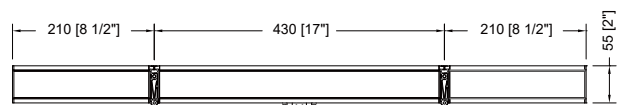

Flora-520W

The Flora Series is designed for Multi-Tiers Indoor cannabis cultivation. It features flooding and slim profile design that can be quickly installed

Flora-520

Enlite - Full Spectrum

SPECIFICATIONS

Model	Flora-520
Light Source	LED
PPF	1400umol/s
Input Power	520W
Efficacy	2.7umol/J
Input Voltage	90-305V ^① 347V-480V ^②
Lifetime	>50,000 Hours
Dimming	0-10V
BTUs	1768
Mounting Height	14 inches
Fixture Dimensions	33.0" L x 33.0" W x 2.0" H
Fixture Weight	20.2lbs
Certification	ETL Certified & IP66, CE
Warranty	5 Year Warranty
Power Factor	>0.95

Max Amperage By Voltage Service

Voltage	120V	208V	240V	277V	347V	480V
Amperage	4.42A	2.55A	2.21A	1.92A	1.53A	1.11A

Series	MODEL	INPUT VOLTAGE	Beam Angle
Flora	520W	1. 90-305V 2. 347-480V	120°