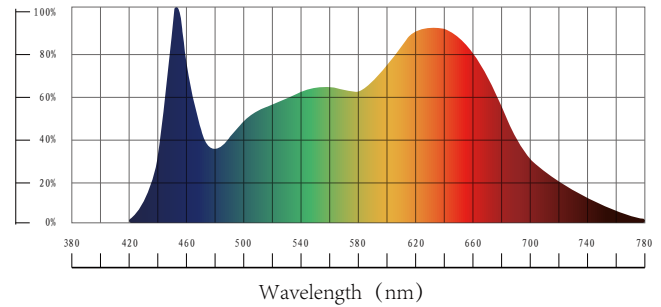

Flora-520W

The Flora Series is designed for Multi-Tiers Indoor cannabis cultivation. It features flooding and slim profile design that can be quickly installed

Flora-520

Enlite - Full Spectrum

SPECIFICATIONS

Model	Flora-520
Light Source	LED
PPF	1400umol/s
Input Power	520W
Efficacy	2.7umol/J
Input Voltage	90-305V ^① 347V-480V ^②
Lifetime	>50,000 Hours
Dimming	0-10V
BTUs	1768
Mounting Height	14 inches
Fixture Dimensions	33.0" L x 33.0" W x 2.0" H
Fixture Weight	20.2lbs
Certification	ETL Certified & IP66, CE
Warranty	5 Year Warranty
Power Factor	>0.95