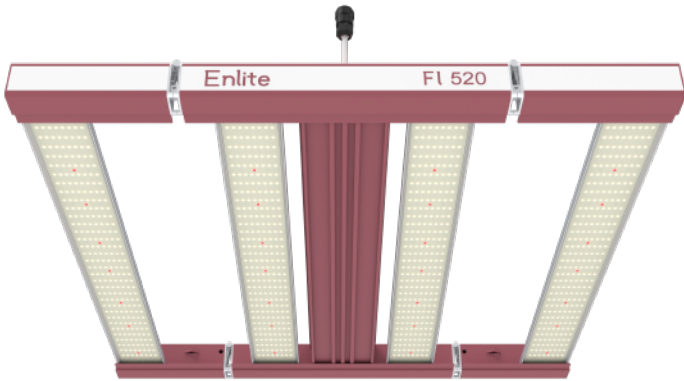

Flora-520W

The Flora Series is designed for Multi-Tiers Indoor cannabis cultivation. It features flooding and slim profile design that can be quickly installed

Flora-520

Enlite - Full Spectrum

SPECIFICATIONS

Model	Flora-520
Light Source	LED
PPF	1400umol/s
Input Power	520W
Efficacy	2.7umol/J
Input Voltage	90-305V ^① 347V-480V ^②
Lifetime	>50,000 Hours
Dimming	0-10V
BTUs	1768
Mounting Height	14 inches
Fixture Dimensions	33.0" L x 33.0" W x 2.0" H
Fixture Weight	20.2lbs
Certification	ETL Certified & IP66, CE
Warranty	5 Year Warranty
Power Factor	>0.95

Max Amperage By Voltage Service

Voltage	120V	208V	240V	277V	347V	480V
Amperage	4.42A	2.55A	2.21A	1.92A	1.53A	1.11A

Series	MODEL	INPUT VOLTAGE	Beam Angle
Flora	520W	1. 90-305V 2. 347-480V	120°