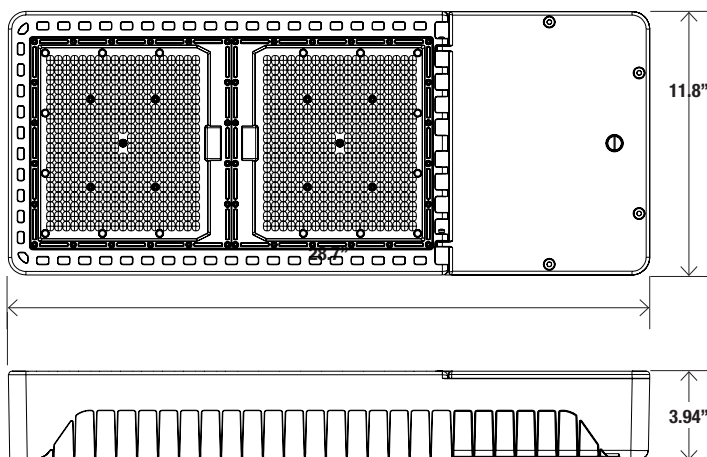

## LED LIGHTING SOLUTION FOR COMMERCIAL INDOOR AND GREENHOUSE APPLICATIONS

Save as much as 25% in energy savings compared to single-ended HPS and DE grow lights. Operating at 800 watts with an output of 2150  $\mu\text{mol/s}$ , the Grow Pros AK800 LED achieves a high efficacy of 2.7  $\mu\text{mol/J}$ . The full spectrum light output of Grow Pros AK800 is beneficial for complete plant development, delivering more usable light to the plants, from the germination stage and for both the vegetative and flowering cycles.

### TECHNICAL SPECIFICATIONS

WATTAGE	800W
INPUT VOLTAGE	AUTO SENSING 100V-277V
CONTROLLER	TroIMaster Hydro-X + LMA14
CONTROL	0-10V dimming (0-100%)
DAISY CHAIN PORT	RJ12
MOUNTING HEIGHT	36" above canopy
POWER FACTOR	>95%
THERMAL MANAGEMENT	Passive
WORKING TEMPERATURE	-40°F ~ 122°F
IP RATING	Suitable for dry & damp locations
LIFETIME	L90 > 54,000 Hrs
CERTIFICATION	ETL, CE, FCC
WARRANTY	7 year limited

### DIMENSIONS

**GROSS WEIGHT: 35 lbs**

### PPFD READING

30" Height @ Max. Power Setup								
		4'X4'	3'X3'	2'X2'	1'X1'			
535		679		780		677	529	
	951						923	
622		1002		1124		1021	633	
			1103		1105			
671	1207	1402		1204		1398	1202	669
			1112		1108			
625		1017		1130		1018		632
	937						931	
532		685		779		687		531